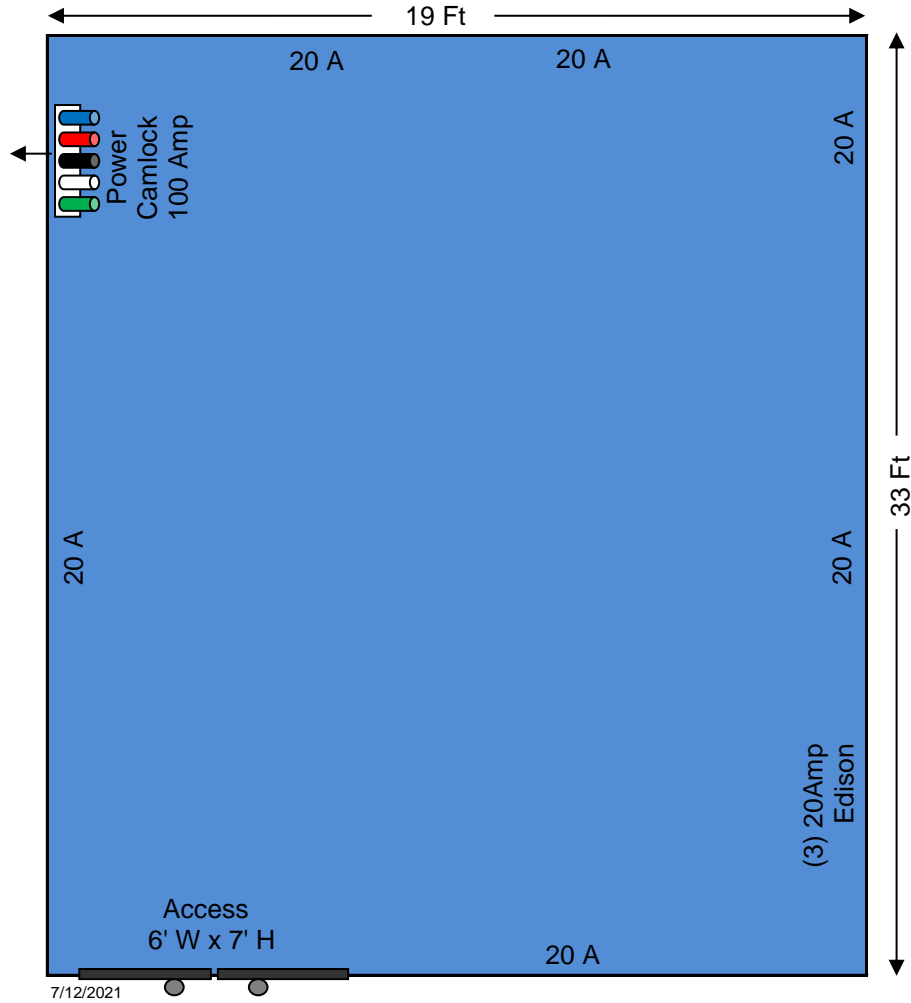

CenterStaging Studio 3

Power: Isolated 3 Phase Camlock Tails 100 Amp w / (9) Edison 20 Amp Duplex Wall Circuits
Floor: Black Tile
Walls: Acoustical Treatment - Black & White
Height: 13 FT
Lighting: Flourescent Fixtures
Audio: Meyer Monitor System w / sidefills & floor wedges
 DigiDesign SC48 Monitor Console

Staging: Built as requested - added charge
Studio Area: 627 SQ. FT
Backline: added charge per spec
Internet: Wireless **Phone:** No

Main Office: 818.559.4333

www.CenterStaging.com