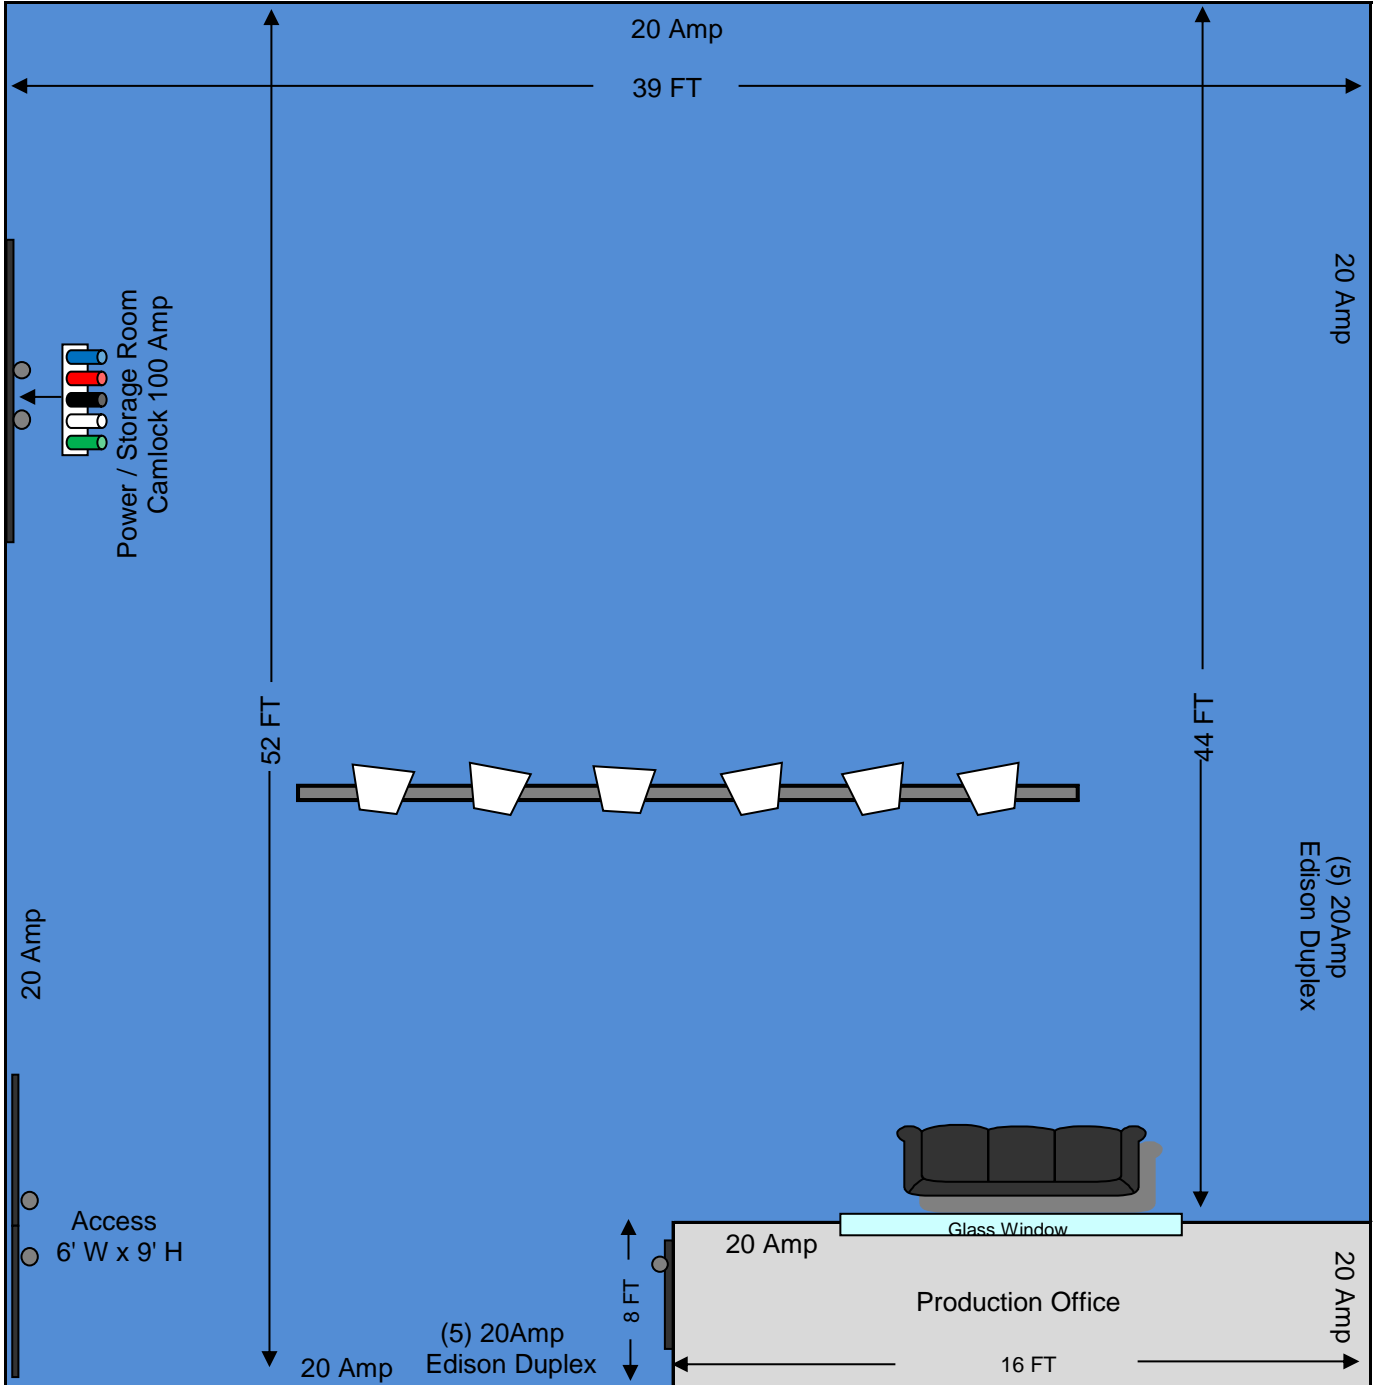

CenterStaging Studio 1

Power: Isolated 3 Phase Camlock Tails 100 Amp w / (10) Edison 20 Amp Duplex Wall Circuits
Floor: Black Tile on Wood Floor
Walls: Acoustical Treatment - Black & White
Height: 13 FT
Lighting: (6) Par 64 500W w / wall control dimmers
Audio: Meyer Monitor System w / sidefills & floor wedges
DigiDesign SC48 Monitor Console

Staging: Built as requested - added charge
Studio Area: 2028 SQ. FT
Backline: added charge per spec
Internet: Wireless **Phone:** Yes

7/12/2021

Main Office: 818.559.4333

www.CenterStaging.com