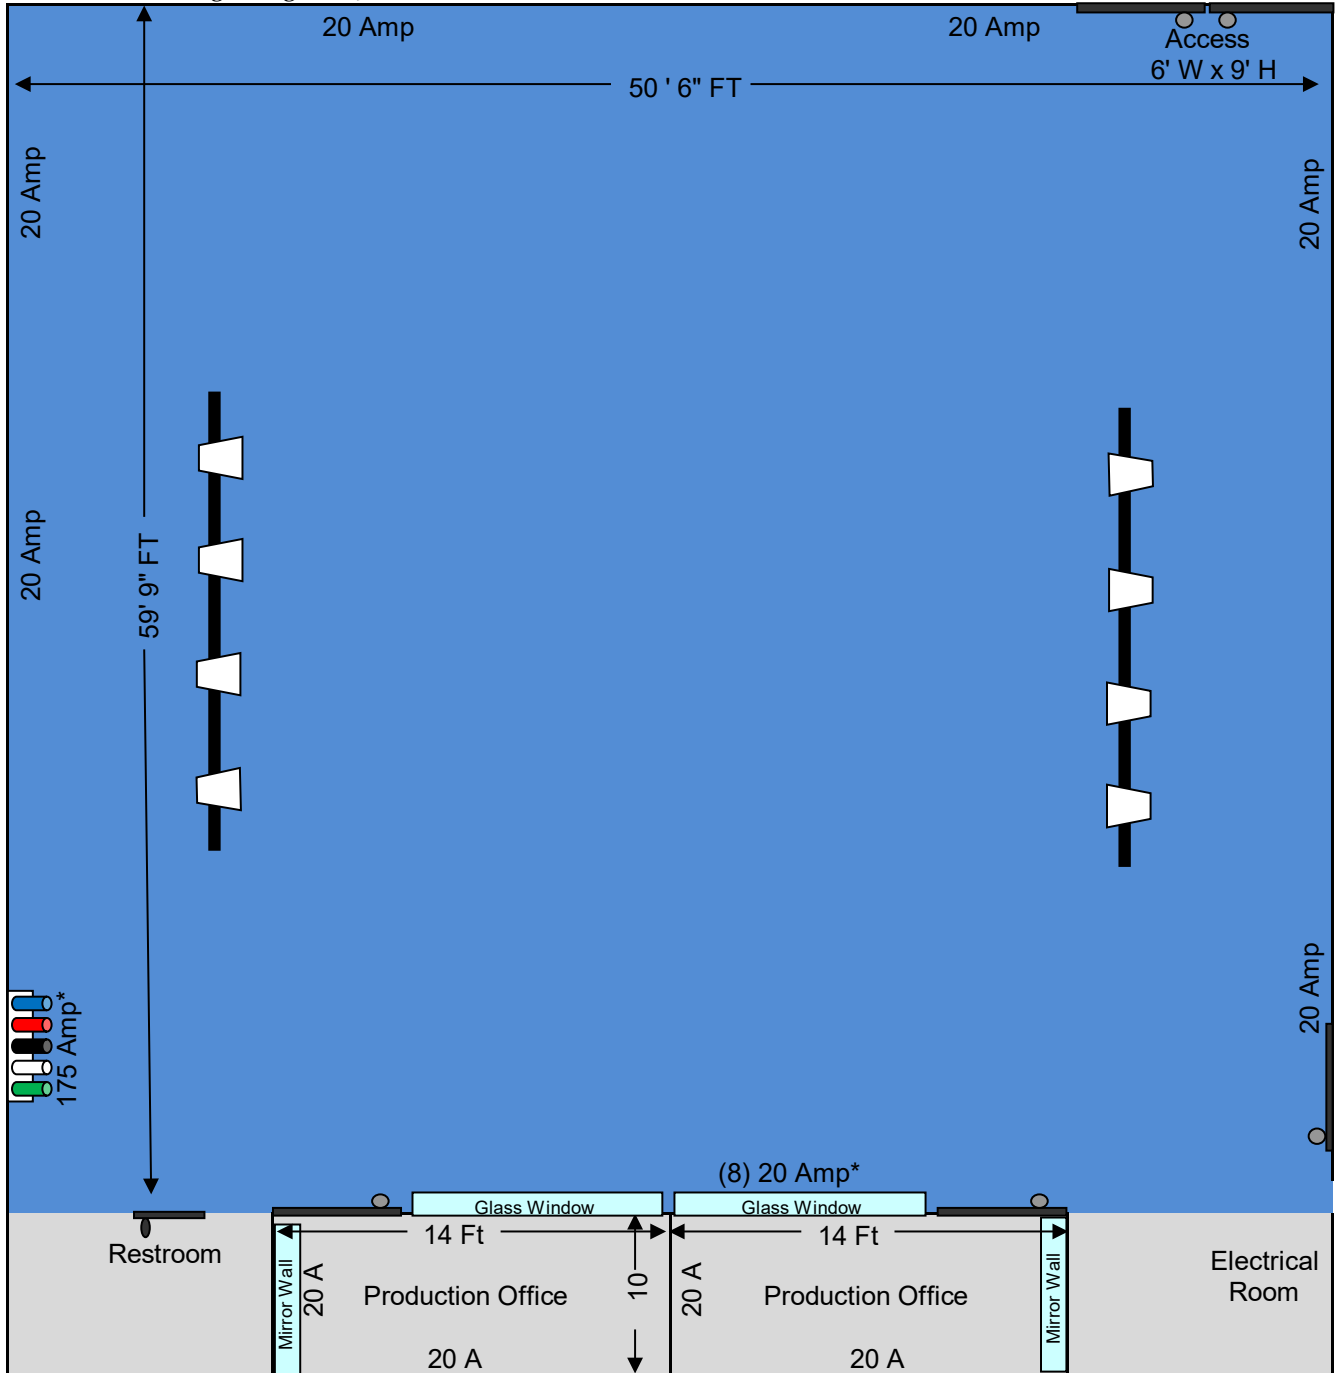

CenterStaging Studio 13

- Power:** Isolated 3 Phase Camlock 175 Amp with (8) 20 Amp Wall Edison Circuits
- Floor:** Black Tile on Wood Floor (Isolated)
- Walls:** Acoustical Treatment - Black
- Height:** 16 FT
- Lighting:** (8) Par 64 500W w / wall control dimmers
- Audio:** Meyer Monitor System w / sidefills & floor wedges
DigiDesign SC48 Monitor Console
- Staging:** Built as requested - added charge
- Studio Area:** 3000 SQ. FT
- Backline:** added charge per spec
- Internet:** Wireless **Phone:** Yes