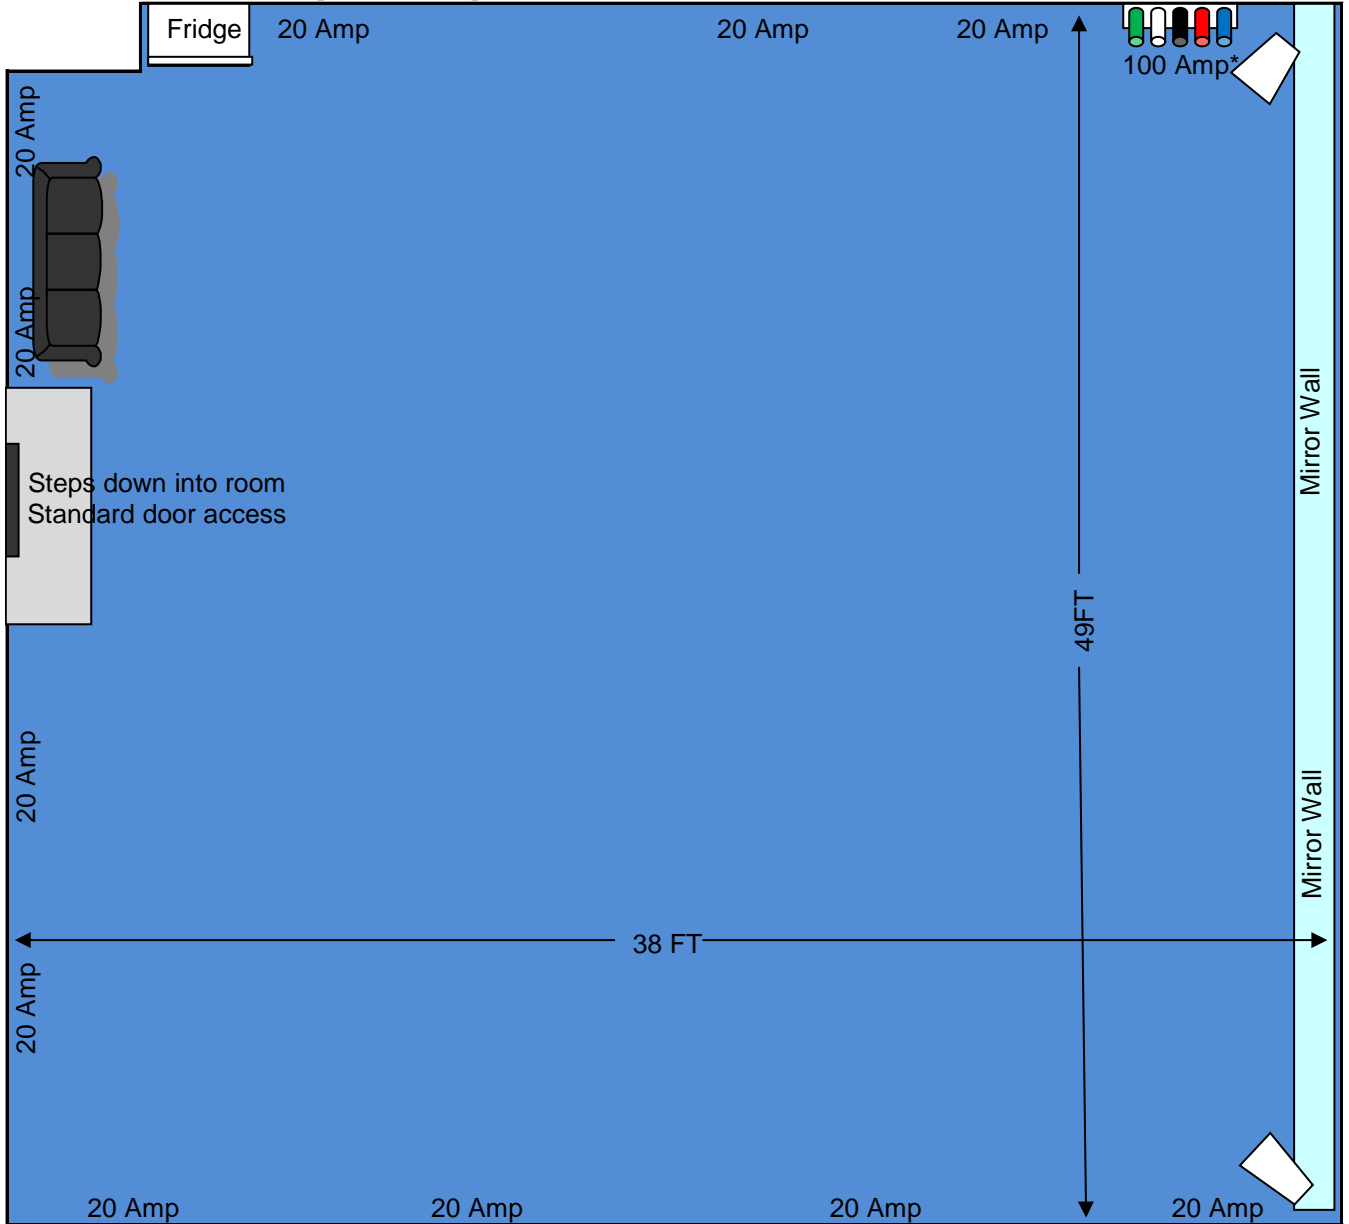

CenterStaging Studio 12

Power: Isolated 3 Phase Camlock 100Amp with (8) 20 Amp Wall Edison Circuits
Floor: Sprung Harlequin Dance floor with Black Tile
Walls: Acoustical Treatment - Grey 49' Mirror wall
Height: 16 FT
Lighting: Fluorescent Ceiling lighting
Audio: Mackie Mixer 1604 / Meyer sidefills & Subs
Staging: Built as requested - added charge
Studio Area: 1850 SQ. FT (38x49+16)
Production Office: Yes (8x10)
Backline: added charge per spec
Internet: Wireless **Phone:** No
Audio: IPOD/Computer Hook up/Phone