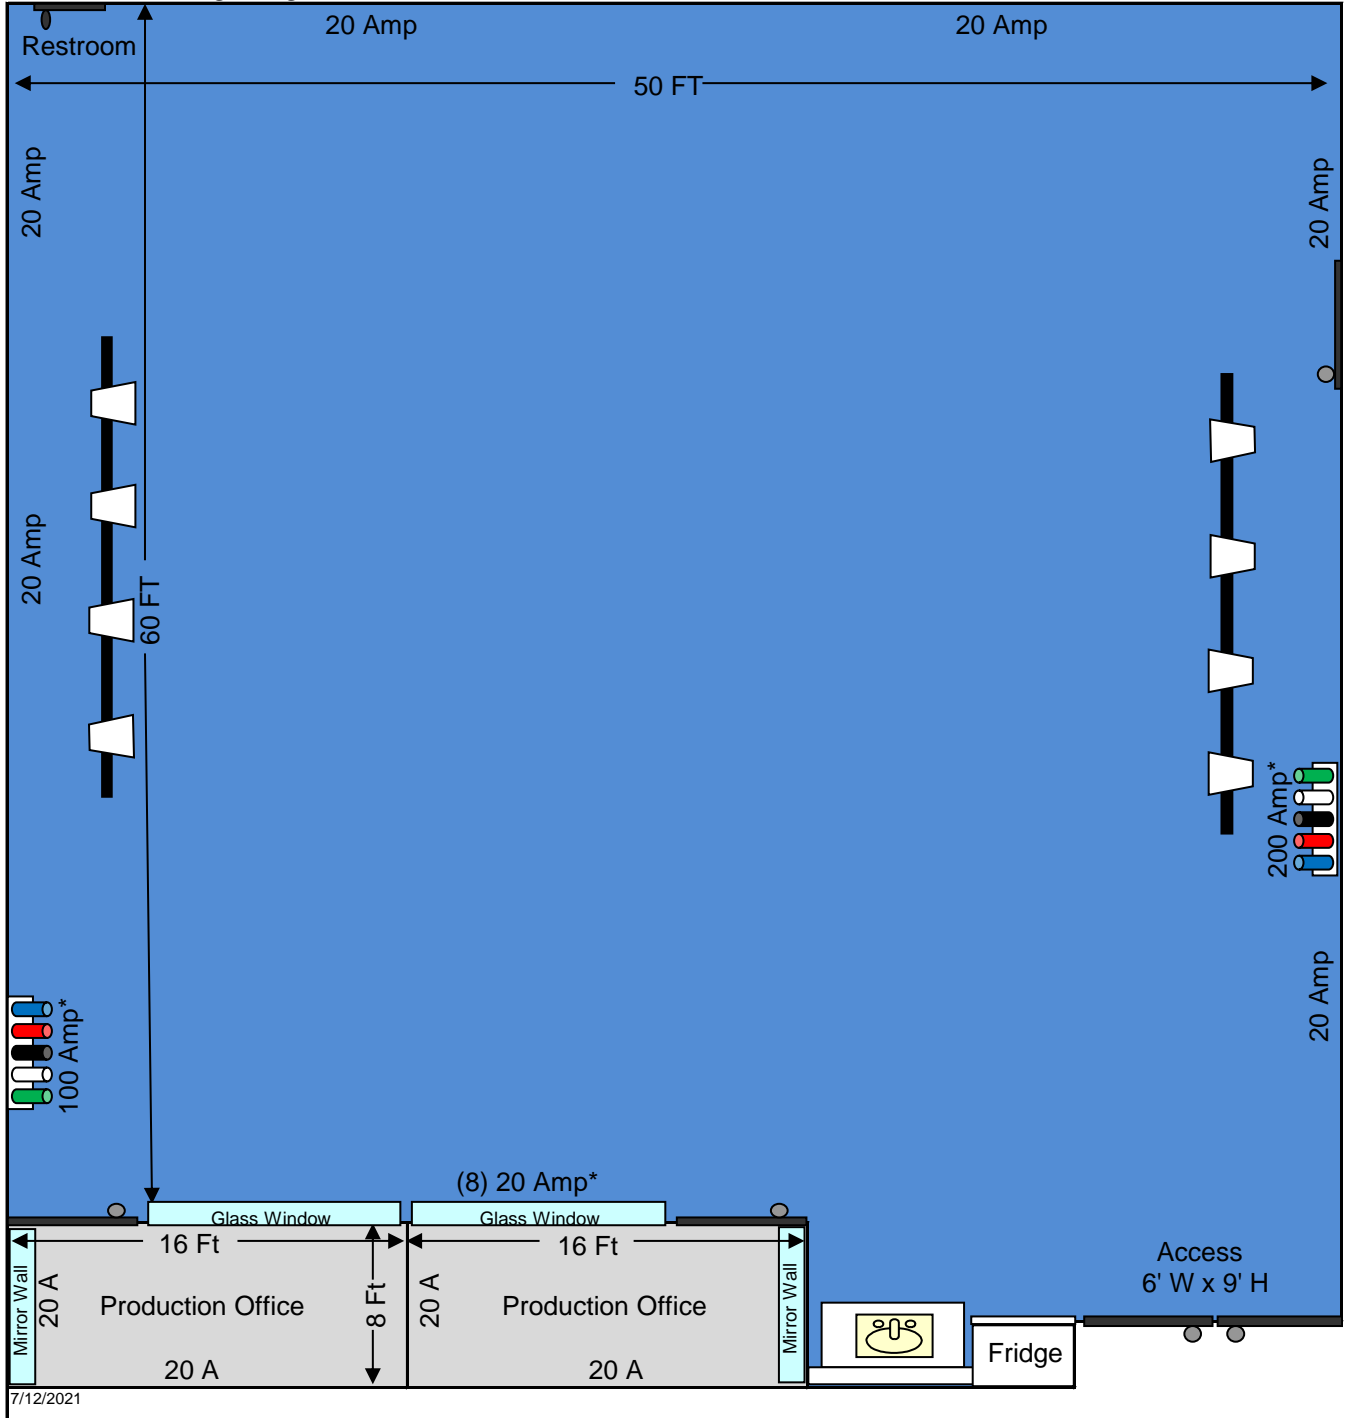

CenterStaging Studio 11

Power: Isolated 3 Phase Camlock 200 Amp & (1)-100 Amp with (8) 20 Amp Wall Edison Circuits
Floor: Hickory Hardwood Floor
Walls: Acoustical Treatment - Black
Height: 16 FT
Lighting: (8) Par 64 500W w / wall control dimmers
Audio: Meyer Monitor System w / sidefills & floor wedges
 DigiDesign SC48 Monitor Console
Staging: Built as requested - added charge
Studio Area: 3000 SQ. FT
Backline: added charge per spec
Internet: Wireless **Phone:** Yes