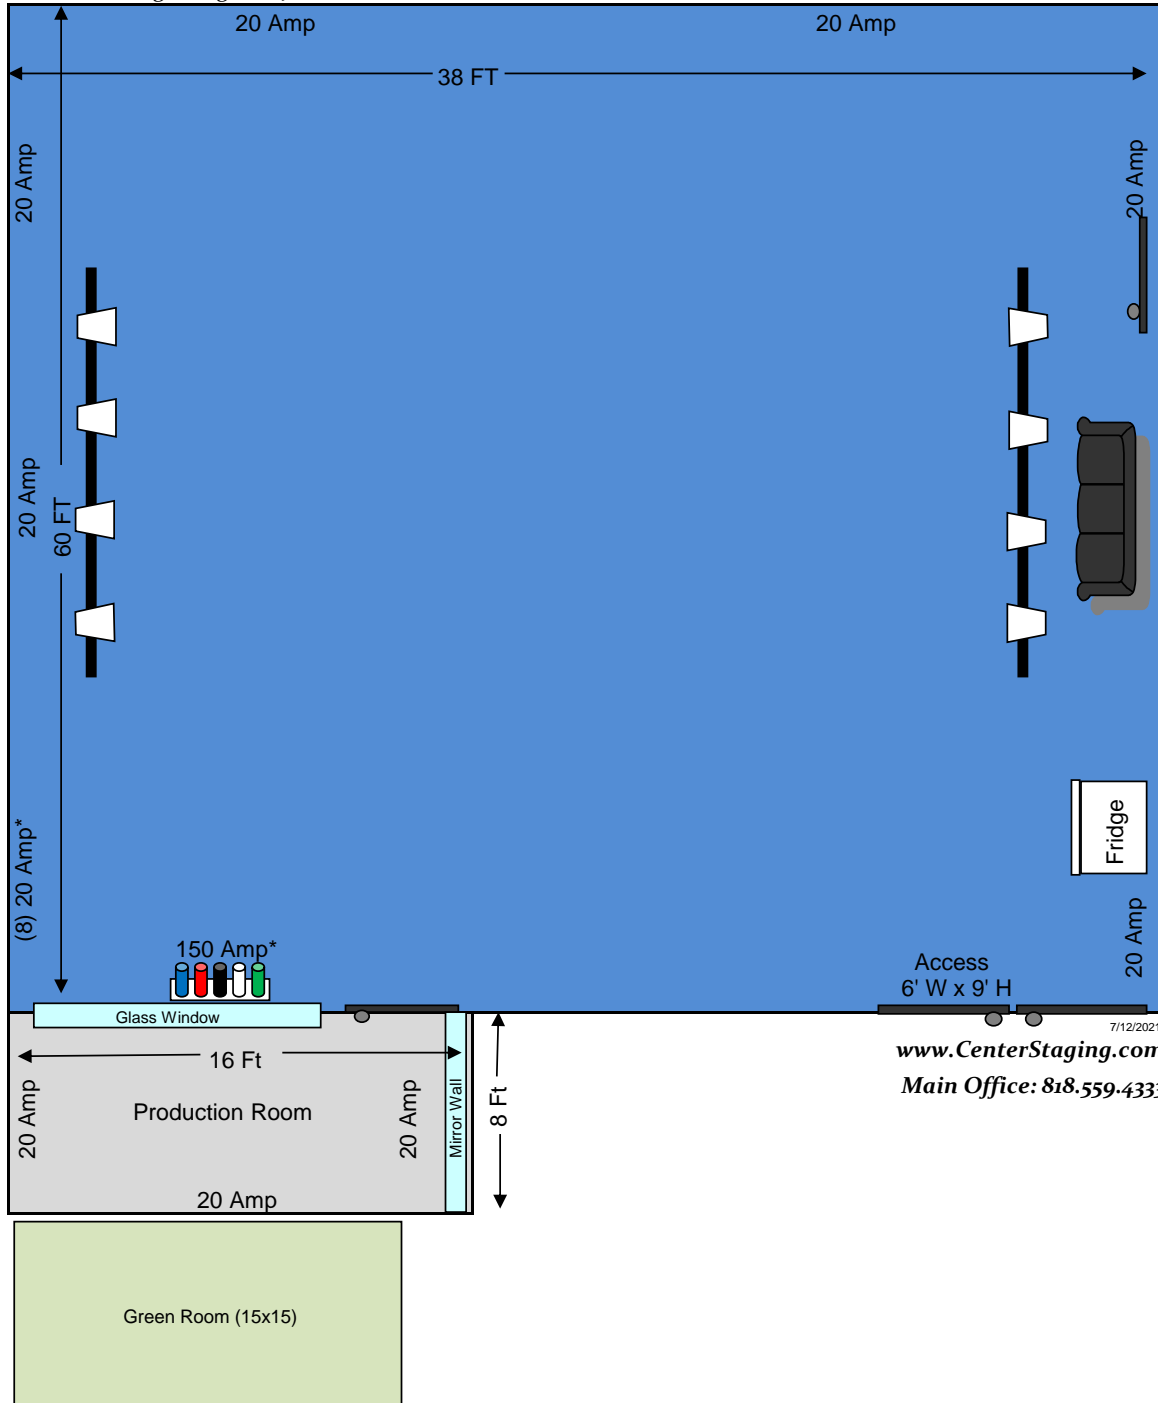

CenterStaging Studio 10

Power: 150 Amp 3 Phase Camlock w / (8) 20 Amp Wall Edison Circuits

Floor: Hickory Hardwood Dance Floor

Walls: Acoustical Treatment - Black

Height: 15 FT

Lighting: (8) Par 64 500W w / wall control dimmers

Audio: Meyer Monitor System w / sidefills & floor wedges
DigiDesign SC48 Monitor Console

Staging: Built as requested - added charge

Studio Area: 2280 SQ. FT

Backline: added charge per spec

Internet: Wireless **Phone:** Yes