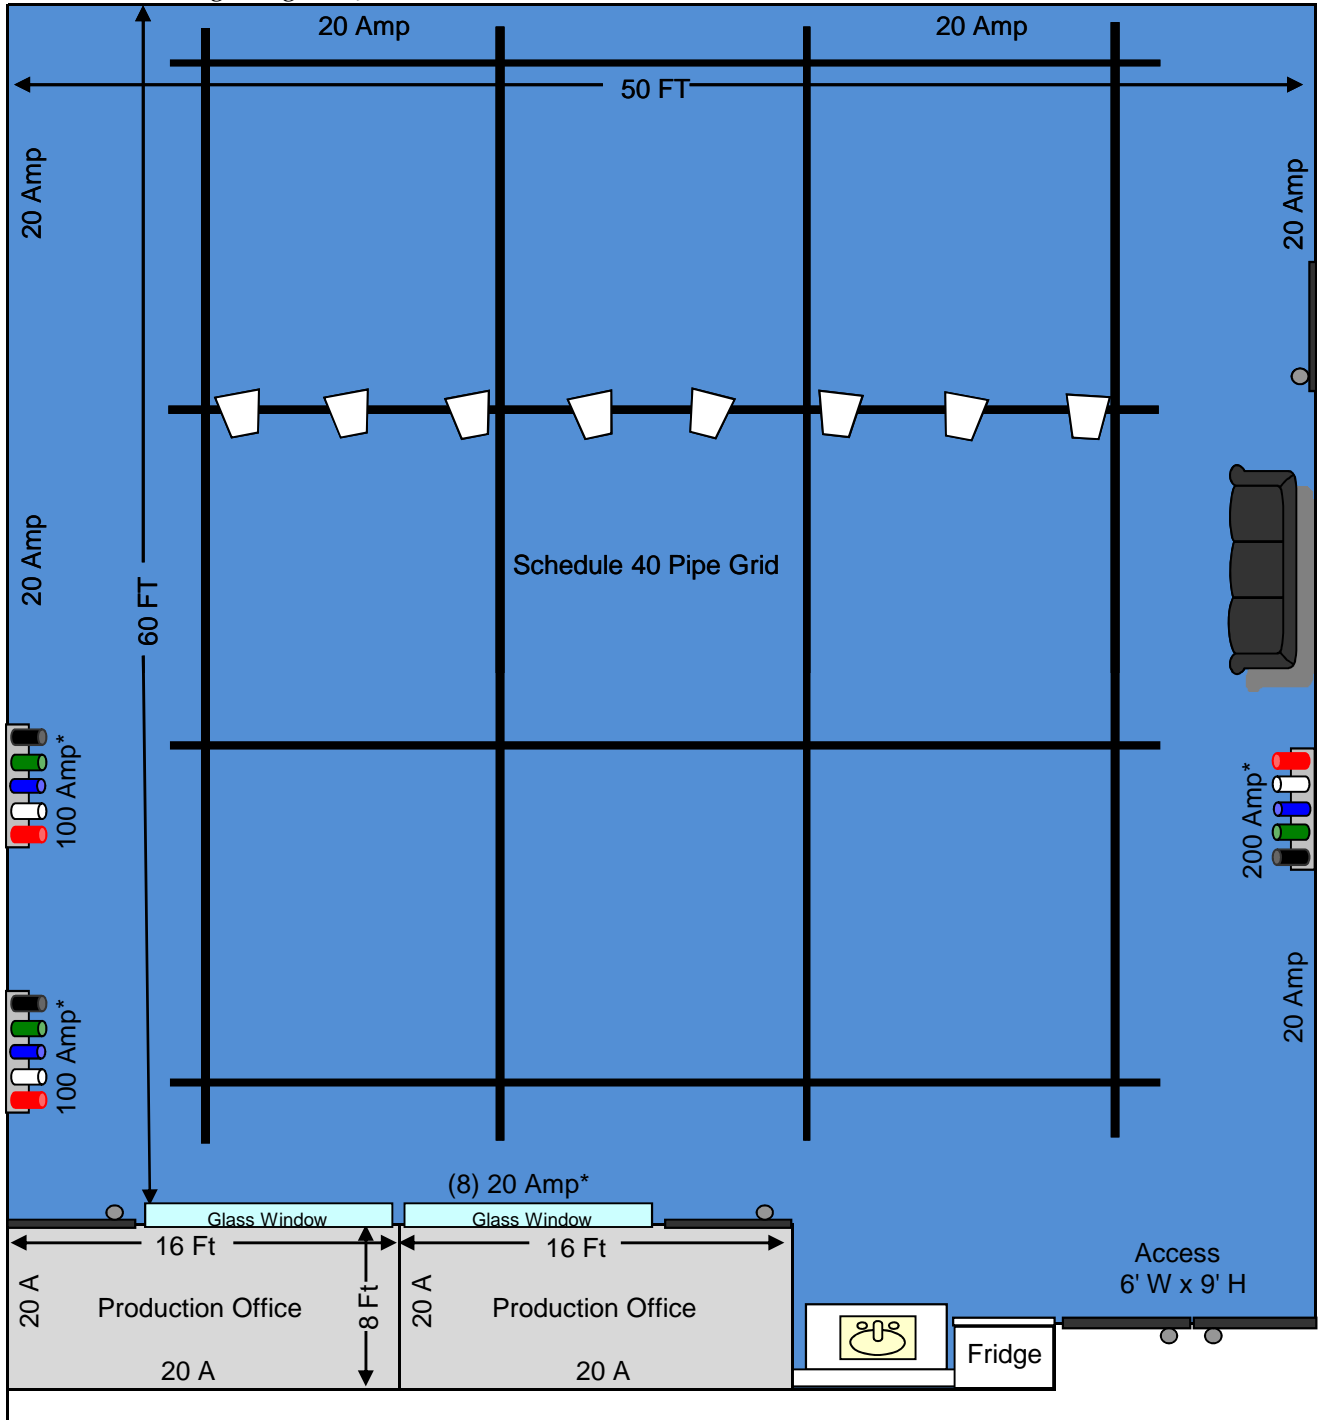

CenterStaging Studio 11

Power: Isolated 3 Phase Camlock 200 Amp & (2)-100 Amp with (8) 20 Amp Wall Edison Circuits
Floor: Hickory Hardwood Dance Floor
Walls: Acoustical Treatment - Grey
Height: 16 FT
Lighting: (8) Par 56 500W w / wall control dimmers
Audio: Meyer Monitor System w / sidefills & floor wedges
Staging: Built as requested - added charge
Studio Area: 3000 SQ. FT
Backline: added charge per spec
Internet: Wireless **Phone:** Yes
 DigiDesign SC48 Monitor Console